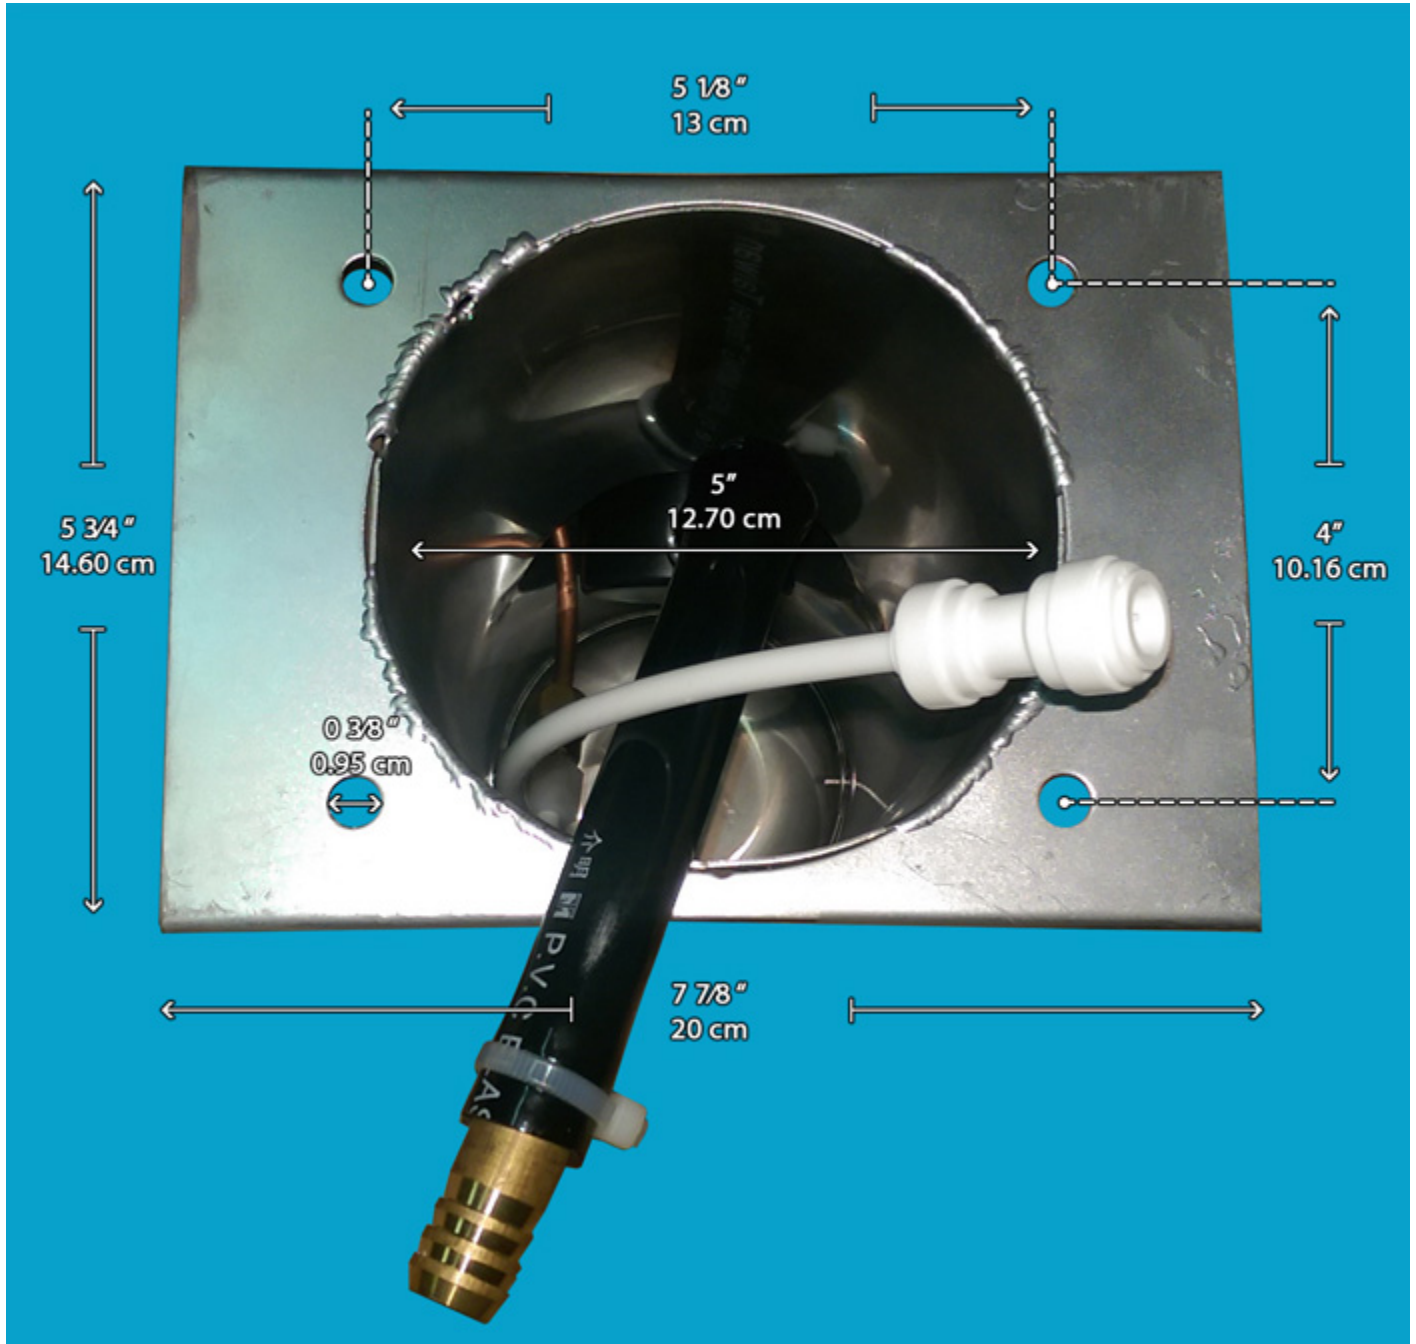

SO-315 - Wall Mounted Plate

(rear view)

SO-315 - Wall Mounted Plate

(down rear view)